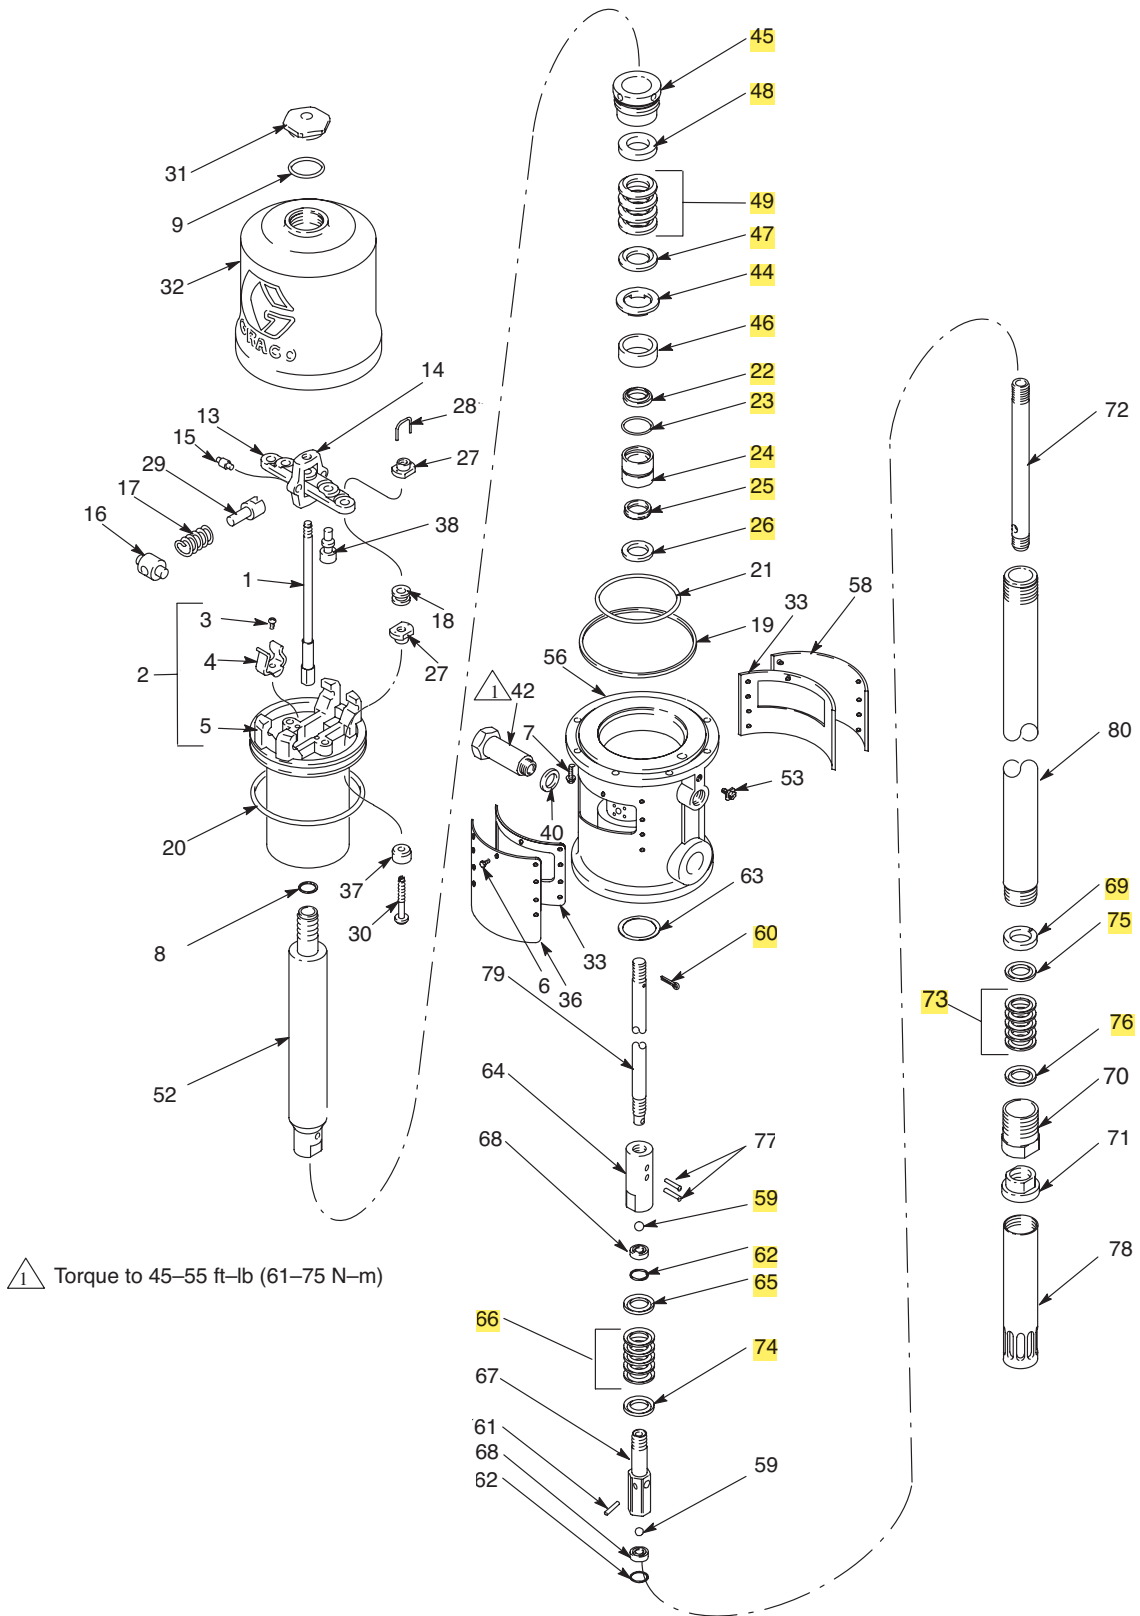

Parts

Model 239729, Series B,
120 lb (55 kg) drum length

Model 239730, Series B,
400 lb (180 kg) drum length

Model 239731, Series B,
Stubby length

Air Motor

Ref.	Part	Description	Qty.
1	207150	TRIP ROD	1
2	207391	PISTON, includes items 3 to 5 (also includes 207385 repair kit when ordered as a replacement part)	1
3	102975	SCREW, rd hd mach, 6-32 x 1/4 in.	2
4❖	158361	CLIP, spring	2
5		BARE PISTON	1
6	100078	SCREW, hex hd, 8-32 x 3/8 in.	20
7	101578	SCREW, hex head Nylock, 8-32 x 3/8 in.	8
8	150647	GASKET, copper	1
9❖	156698	O-RING, buna-N	1
13	158359	ACUTATOR, valve	1
14	158360	YOKE, rod, trip	1
15	158362	PIN, toggle	2
16	158364	ROCKER, toggle	2
17	167585	SPRING, helical compression	2
18*	158367	GROMMET, rubber	2
19	158377	SEAL, flat ring, nitrile rubber	1
20*	158378	SEAL, o-ring, nitrile rubber	1
21*	158379	SEAL, o-ring, nitrile rubber	1
22‡	113935	WIPER, rod	1
23‡	113944	PACKING, o-ring	1
24‡	192172	RETAINER, packing	1
25‡	113936	PACKING, u-cup	1
26‡	192173	WASHER, packing	1
27*	160261	NUT, adjusting	4
28*	160618	LOCKWIRE, transfer valve	2
29	160623	ARM, toggle	2
30*	160896	STEM, valve	2
31	161435	NUT, cylinder cap	1
32	15E954	CYLINDER, motor, air	1
33	178270	PLATE, muffler	2
36	15E555	PLATE, identification	1
37*	170708	POPPET, valve, urethane	2
38*	170709	POPPET, valve, urethane	2
40	150461	GASKET, copper	1
42	158409	ADAPTER, outlet	1
44‡	158697	WASHER, thrust	1
45‡	159047	NUT, packing	1
46‡	159048	BEARING, brass	1
47‡	159306	GLAND, male	1
48‡	159307	GLAND, female	1